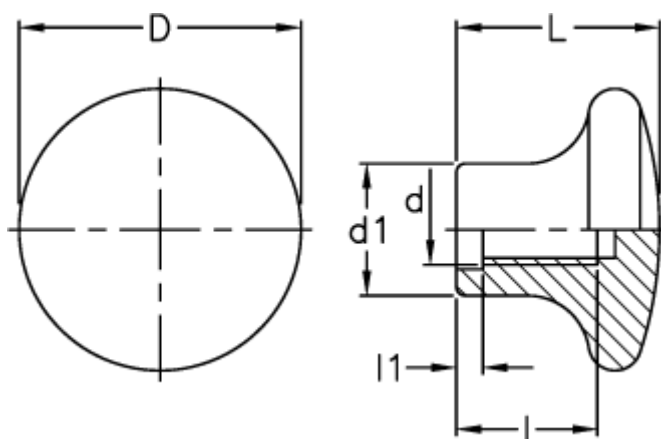

Data Sheet

Article number: 2304020201

Description: E+G Handle
I.150/25-M5

Measures

d = M5

D = 25

d1 = 12

l = 10

L = 19

l1 = 3